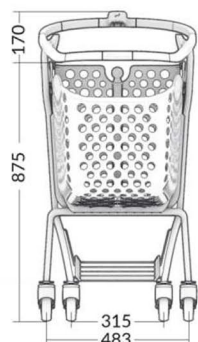

twin2t®
WE CAN SAVE THE SEA